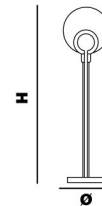

L x W 120 x 25 cm | 47,24" x 9,84"
H 95 cm | 37,40"

striped 42,6W - 3000°K - 24 Vdc - SMD 2835
 3960 lm - life time 50.000 hrs - Dimmable: yes
 8,5 Kg - 1,061 V3 - Energy Efficiency: E

ATOLLO big lamp

L x W 40 x 8 cm | 15,75" x 3,15"
H 45 cm | 17,52"

strip-LED 7,1W - 3000°K - 24 Vdc - SMD 2835
 660 lm - life time 50.000 hrs - Dimmable: yes
 4 Kg - 1,061 V3 - Energy Efficiency: E

ATOLLO small lamp

L x W 30 x 7 cm | 11,81" x 2,76"
H 34 cm | 13,19"

striped 7,1W - 3000°K - 24 Vdc - SMD 2835
 660 lm - life time 50.000 hrs - Dimmable: yes
 2,2 Kg - 1,061 V3 - Energy Efficiency: E

ATOLLO wall lamp

L x W 30 x 16 cm | 11,81" x 6,30"
H 30 cm | 11,81"

striped 7,1W - 3000°K - 24 Vdc - SMD 2835
 660 lm - life time 50.000 hrs - Dimmable: yes
 2 Kg - 1,061 V3 - Energy Efficiency: E

ATOLLO floor lamp

Ø 30 cm | 11,81"
H 150 cm | 59,05"

striped 7,1W - 3000°K - 24 Vdc - SMD 2835
 660 lm - life time 50.000 hrs - Dimmable: yes
 2 Kg - 1,061 V3 - Energy Efficiency: E

Altezza - Height
 MIN 24 cm - 9,44"

Aggancio con rosone o scatola e tiranti per sospensioni. Altezza regolabile (C)
 Hook with ceiling cup or metal box and metal cables for suspension. Adjustable height (C)